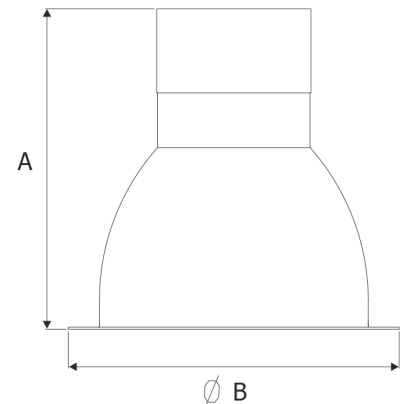

Dimension

Item No.	A	B
PQ-DWLB8-XXK-18W	8.20"	9.29"
PQ-DWLB8-XXK-27W	8.20"	9.29"
PQ-DWLB8-XXK-40W	8.20"	9.29"
PQ-DWLB8-XXK-50W	8.97"	9.29"