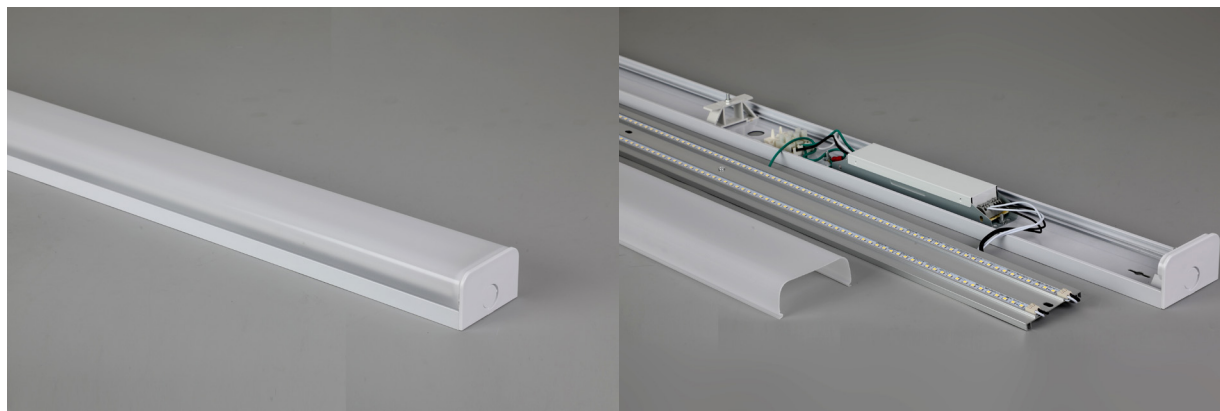

LED LINEAR LIGHT

PQ-LFP-LFPL

- Aluminum body, PC cover
- Replaceable LED strips
- Isolated LED driver
- Length available from 2 / 4 / 5 FT

Options:

- Dimmable
- Microwave motion sensor
- Emergency battery back up

CERTIFICATIONS

LED LINEAR LIGHT

PQ-LFP-LFPL

SPECIFICATIONS		
Models	LFP	LFPL
Type	Slim Version	Wide Version
Power (W)	20 / 40 / 50 / 60	
Color Temperature (CCT)	3000K / 3500K / 4000K / 5000K / 6000K / 6500K	
Efficacy	120 Lm/W	
Power Factor	>0.9	
CRI	>83	
Voltage	AC100-277V, 347V	
Frequency	50/60	
LED Chips	Epistar SMD2835	
Beam Angle	120°	
Dimmable	0-10V dali	
IP Rating	IP40	
Lifespan	50000 Hrs	
Body Material	Aluminum Housing, PC Cover	
Lengths	2/4/5 ft	
Installation	Surface Mount, Wall Mounted, Suspended	
Color Options	White, Silver, Black	
Certifications	cETLus, DLC, TUV, CB, SAA	
Warranty	5 Years	

INSTRUCTIONS FOR ORDERING WITH PREFERRED DIMENSIONS

Catalog Number for Example: PQ-LFP-040K-020W-120V-004P

Models	Color Temperature (CCT)	Power (W)	Input Voltage (V)	Length
PQ-LFP PQ-LFPL	030K = 3000K	020W = 20	120V = 100-277 347V = 347	002P = 2 Feet 004P = 4 Feet 005P = 5 Feet
	040K = 4000K	040W = 40		
	050K = 5000K	050W = 50		
	060K = 6000K	060W = 60		
	065K = 6500K			

LED LINEAR LIGHT

PQ-LFP-LFPL

DIMENSIONS

LFP: Slim Version

Power (W)	Lumens	Length (FT)	Dimensions (mm) (L*W*H)
20W	2600lm	2 FT	582 x 60 x 53
40W	5200lm	4 FT	1192 x 60 x 53
50W	6500lm	5 FT	1498 x 60 x 53
60W	7800lm	5 FT	1498 x 60 x 53