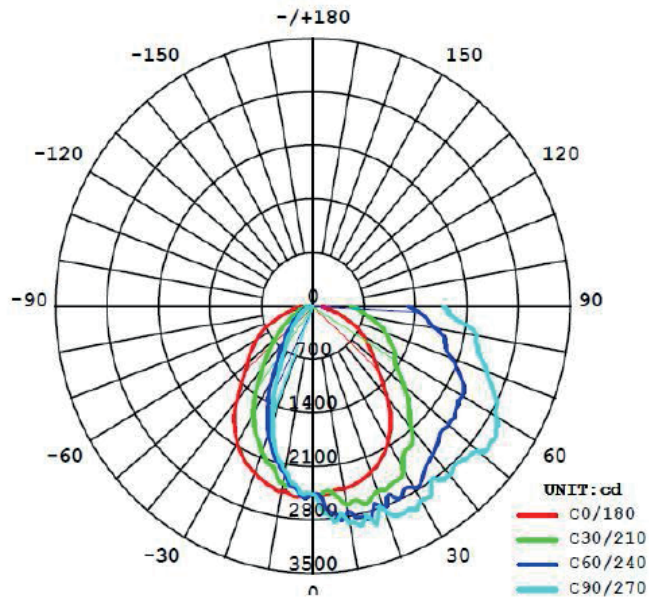

SPECIFICATIONS

Input Voltage	90-277, 347 VAC	Working Temperature	-40°C ~ +45°C
LED Light Source	Philips/CREE/Osram	IP Rating	IP65/4NEMA
Luminous Efficiency	95-110 lm/W	Lifespan	50000H
Color Temperature	3000K-6500K	Certificate	cUL; RoHs; CetL; DLC
Color Rendering Index	70	Color	Black or White
Warranty	5 years	Power Factor	0.95

PART NUMBER	LED POWER (W)	SYSTEM POWER (W)	LUMINOUS FLUX (LM)
PQ-CYS-XXK-100W	100	110	10000
PQ-CYS-XXK-130W	130	140	13000

XX= Color Temperature : 31K=3000-3500K 41K=4000-4500K 51K=5000-5500K 61K=6000-6500K
ADD at the end Voltage : 120V, 240V or 347V

LISTINGS

CANOPY

PQ-CYS

LIGHT DISTRIBUTION

DIMENSIONS