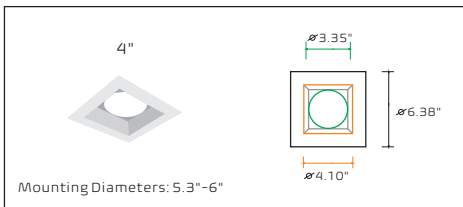

Square Trims