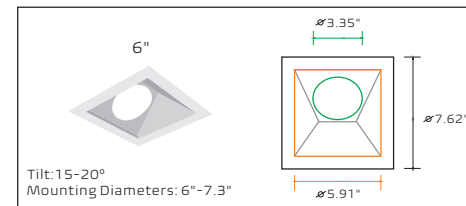

Square Wall Wash Trims