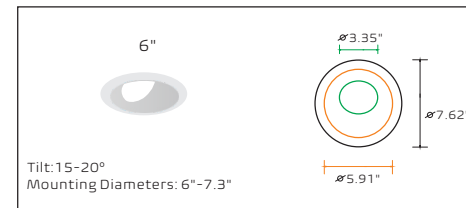

TRIM OPTIONS

- Round Trim: 4", 6", 8", 10"
- Square Trim: 4", 6"
- Round Wall Wash Trim: 4", 6"
- Square Wall Wash Trim: 4", 6"

SPLIT J-BOX LED DOWNLIGHT

PQ-DWLCP + PQ-DWLCT

TRIM DIMENSIONS

Round Trims

Round Wall Wash Trims