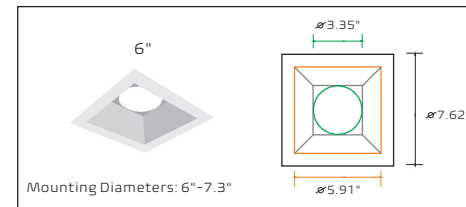

Square Trims