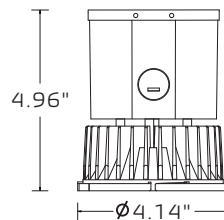

20W IC, 40W NON IC