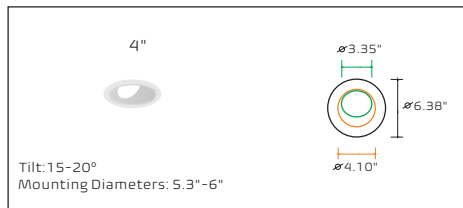

TRIM OPTIONS

- Round Trim: 4", 6", 8", 10"
- Square Trim: 4", 6"
- Round Wall Wash Trim: 4", 6"
- Square Wall Wash Trim: 4", 6"

SPLIT J-BOX LED DOWNLIGHT

PQ-DWLCP + PQ-DWLCT

TRIM DIMENSIONS

Round Trims

Round Wall Wash Trims