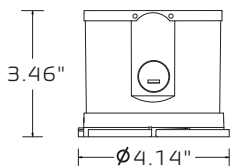

ENGINE

10W IC, 15W IC, 20W NON IC