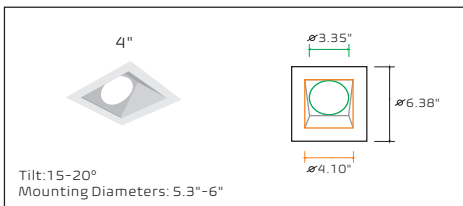

Square Wall Wash Trims