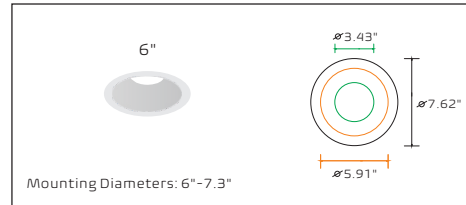

TRIM OPTIONS

- Round Trim: 4", 6", 8", 10"
- Square Trim: 4", 6"
- Round Wall Wash Trim: 4", 6"
- Square Wall Wash Trim: 4", 6"

SPLIT J-BOX LED DOWNLIGHT

PQ-DWLCP + PQ-DWLCT

TRIM DIMENSIONS

Round Trims

Round Wall Wash Trims