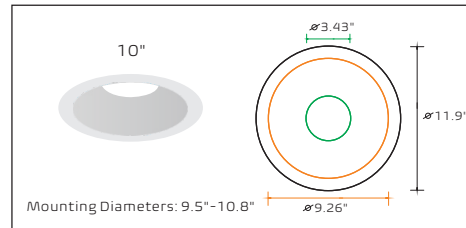

TRIM OPTIONS

- Round Trim: 4", 6", 8", 10"
- Square Trim: 4", 6"
- Round Wall Wash Trim: 4", 6"
- Square Wall Wash Trim: 4", 6"

SPLIT J-BOX LED DOWNLIGHT

PQ-DWLCP + PQ-DWLCT

TRIM DIMENSIONS

Round Trims

Round Wall Wash Trims