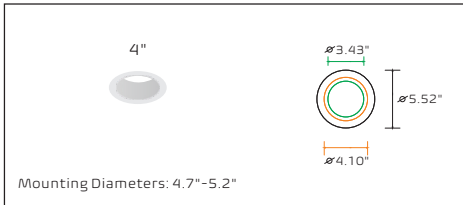

TRIM OPTIONS

- Round Trim: 4", 6", 8", 10"
- Square Trim: 4", 6"
- Round Wall Wash Trim: 4", 6"
- Square Wall Wash Trim: 4", 6"

SPLIT J-BOX LED DOWNLIGHT

PQ-DWLCP + PQ-DWLCT

TRIM DIMENSIONS

Round Trims

Round Wall Wash Trims