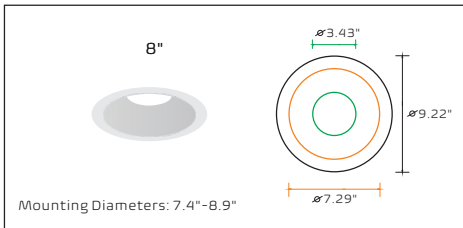

TRIM OPTIONS

- Round Trim: 4", 6", 8", 10"
- Square Trim: 4", 6"
- Round Wall Wash Trim: 4", 6"
- Square Wall Wash Trim: 4", 6"

SPLIT J-BOX LED DOWNLIGHT

PQ-DWLCP + PQ-DWLCT

TRIM DIMENSIONS

Round Trims

Round Wall Wash Trims