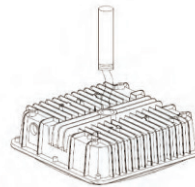

### 3 x 1/2" THREAD

1/2" threads are available in 3 directions for side wiring. Fixtures can be easily interconnected.

## INSTALLATIONS

1

3

2

4