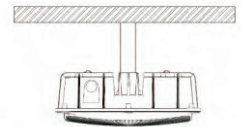

### 3 x 1/2" THREAD

1/2" threads are available in 3 directions for side wiring. Fixtures can be easily interconnected.

## INSTALLATIONS

1

3

2

4