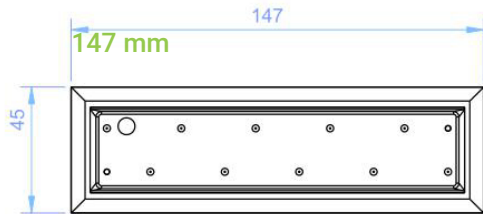

- **Appearance:** Sleek, simple design makes for an attractive, marketable unit.
- **Body:** High quality aluminum casing, aluminum heat sink, high thermal conductivity material
- **LEDs:** High brightness and high CRI LED, which guarantees high lumen and high quality
- **Beam angle:** beam angle of 15/30/45° available for different applications
- **Driver:** Isolated LED driver with 5-year warranty.
- **Junction Box:** Included, install directly in insulated ceilings without any thermal housing.
- **UGR:** The innovative black anti-glare screen offers low unified glare rating (UGR)
- **Application:** can climb walls, cross ceilings, literally go everywhere your design wants it to be.

SPECIFICATIONS

		147mm	280mm
Input voltage	100-277VAC, 50/60 Hz		
CRI	Ra>90	Input power	10W / 18W
Power factor	>0.9	Lumen	600 lm / 1100 lm
LED chip	SMD3030	Halogen equivalent	60W / 110W
Beam angle	100°	Efficiency	60 lm/w / 65 lm/w
Color temperature	2700-6500K	Dimension	147x45x49 mm / 280x45x49 mm
Cutout size	139x36 mm		
Dimming	Triac dimming 10-100%	Certification	ETL, cETL
Approved locations	Insulated ceilings	Warranty	5 years
Airtight	Yes	Quantity/carton	20 pcs/carton
Lamp life	70% light output at 50000 hrs	Compatible dimmers	Lutron CTCL-153P / DVCL-153P / S-600P / SLV-600P / CN-600P / Leviton 6674 / 6672

WALL WASHER LINEAR LIGHT

PQ-LIWW

DIMENSIONS (mm)

280 mm