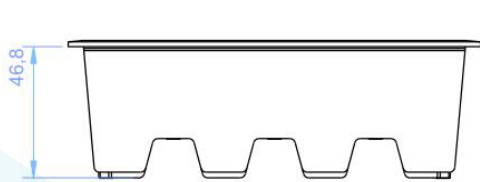

- **Appearance:** Sleek, simple design makes for an attractive, marketable unit.
- **Body:** High quality aluminum casing, aluminum heat sink, high thermal conductivity material
- **LEDs:** High brightness and high CRI LED, which guarantees high lumen and high quality
- **Beam angle:** beam angle of 15/30/45° available for different applications
- **Driver:** Isolated LED driver with 5-year warranty.
- **Junction Box:** Included, install directly in insulated ceilings without any thermal housing.
- **UGR:** The innovative black anti-glare screen offers low unified glare rating (UGR)
- **Application:** can climb walls, cross ceilings, literally go everywhere your design wants it to be.

SPECIFICATIONS

		147mm	280mm
Input voltage	100-277VAC, 50/60 Hz		
CRI	Ra>90	Input power	10W / 18W
Power factor	>0.9	Lumen	600 lm / 1100 lm
LED chip	SMD3030	Halogen equivalent	60W / 110W
Beam angle	100°	Efficiency	60 lm/w / 65 lm/w
Color temperature	2700-6500K	Dimension	147x45x49 mm / 280x45x49 mm
Cutout size	139x36 mm		
Dimming	Triac dimming 10-100%	Certification	ETL, cETL
Approved locations	Insulated ceilings	Warranty	5 years
Airtight	Yes	Quantity/carton	20 pcs/carton
Lamp life	70% light output at 50000 hrs	Compatible dimmers	Lutron CTCL-153P / DVCL-153P / S-600P / SLV-600P / CN-600P / Leviton 6674 / 6672

WALL WASHER LINEAR LIGHT

PQ-LIWW

DIMENSIONS (mm)

280 mm