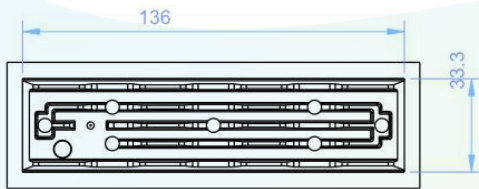

- **Appearance:** Sleek, simple design makes for an attractive, marketable unit.
- **Body:** High quality aluminum casing, aluminum heat sink, high thermal conductivity material
- **LEDs:** High brightness and high CRI LED, which guarantees high lumen and high quality
- **Beam angle:** beam angle of 15/30/45° available for different applications
- **Driver:** Isolated LED driver with 5-year warranty.
- **Junction Box:** Included, install directly in insulated ceilings without any thermal housing.
- **UGR:** The innovative black anti-glare screen offers low unified glare rating (UGR)
- **Application:** can climb walls, cross ceilings, literally go everywhere your design wants it to be.

SPECIFICATIONS

		147mm	280mm
Input voltage	100-277VAC, 50/60 Hz		
CRI	Ra>90	Input power	10W / 18W
Power factor	>0.9	Lumen	600 lm / 1100 lm
LED chip	SMD3030	Halogen equivalent	60W / 110W
Beam angle	100°	Efficiency	60 lm/w / 65 lm/w
Color temperature	2700-6500K	Dimension	147x45x49 mm / 280x45x49 mm
Cutout size	139x36 mm		
Dimming	Triac dimming 10-100%	Certification	ETL, cETL
Approved locations	Insulated ceilings	Warranty	5 years
Airtight	Yes	Quantity/carton	20 pcs/carton
Lamp life	70% light output at 50000 hrs	Compatible dimmers	Lutron CTCL-153P / DVCL-153P / S-600P / SLV-600P / CN-600P / Leviton 6674 / 6672

WALL WASHER LINEAR LIGHT

PQ-LIWW

DIMENSIONS (mm)

280 mm