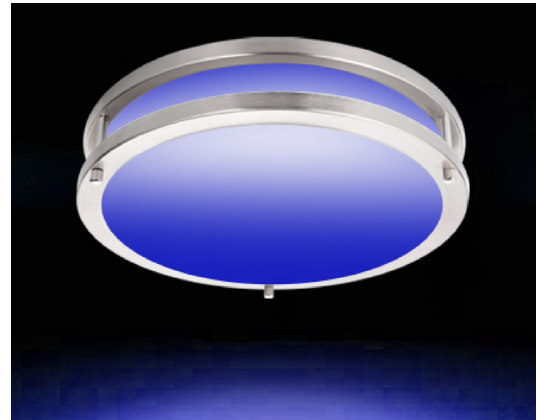

SEMISPHERE LED GIMBAL DOWNLIGHT

PQ-CLFM2

SEMISPHERE LED GIMBAL DOWNLIGHT

Power (W)	20
Input voltage (V)	120-277AC
Luminosity	1500 lm
Color temperature (CCT)	2700K - 6500K RGB
Color Rendering Index - CRI	>80
Beam Angle	110°
Power factor	0.9
Dimensions	14 inches