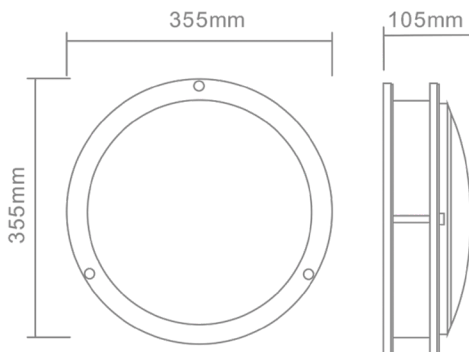

SEMISPHERE LED GIMBAL DOWNLIGHT

Power (W)	20
Input voltage (V)	120-277AC
Luminosity	1500 lm
Color temperature (CCT)	2700K - 6500K RGB
Color Rendering Index - CRI	>80
Beam Angle	110°
Power factor	0.9
Dimensions	14 inches

Catalog Number for Example: PQ-CLFM2-RGBCW-020W-120V-BL