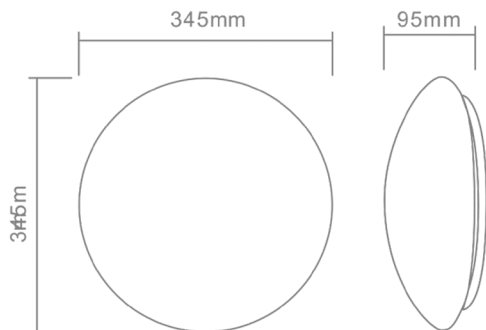

SEMISPHERE LED GIMBAL DOWNLIGHT

Power (W)	20
Input voltage (V)	120-277AC
Luminosity	1600 lm
Color temperature (CCT)	2700K - 6500K RGB
Color Rendering Index - CRI	>80
Beam Angle	110°
Power factor	0.9
Dimensions	14 inches

Catalog Number for Example: PQ-CLFM-RGBCW-020W-120V