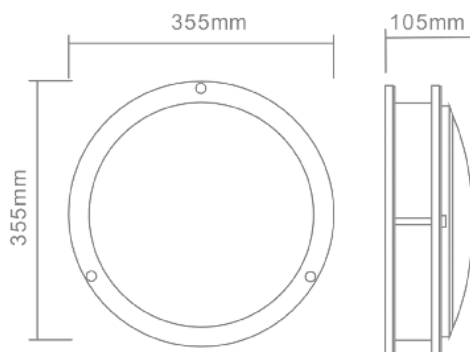

SEMISPHERE LED GIMBAL DOWNLIGHT

Power (W)	20
Input voltage (V)	120-277AC
Luminosity	1600 lm
Color temperature (CCT)	2700K - 6500K RGB
Color Rendering Index - CRI	>80
Beam Angle	110°
Power factor	0.9

Catalog Number for Example: PQ-CLFM1-RGBCW-020W-120V-BL