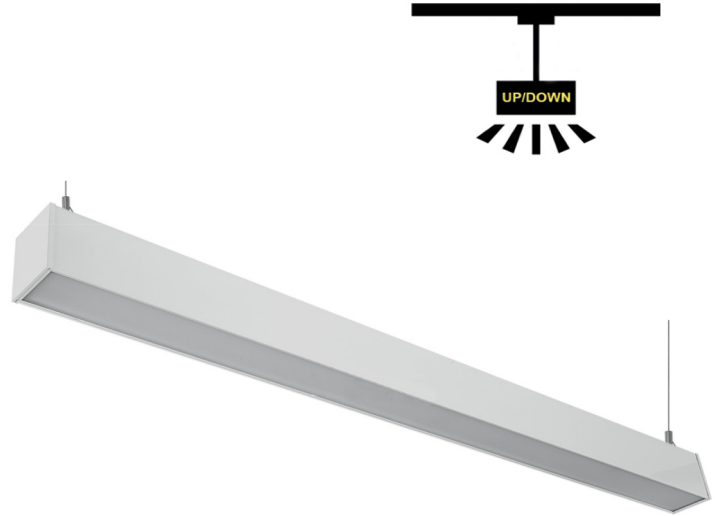

LED LINEAR UP/DOWN SUSPENDED

PQ-LISCUD-4-8

Linear LED suspension lighting fixtures bring clean lines and clear light to commercial LED or residential lighting interiors. Our sleek, stylish fixtures are highly effective and efficient lighting solutions for hotels, offices, retail outlets, restaurants, and more. Our Linear Lights are a stylish alternative to downlights. Linear lights can create a functional yet relaxing atmosphere and provide an even wash of light within a space. Our Linear Lighting can be customised to your desired length, look & colour temperature and can either be suspended, surface mounted or recessed to suit your needs. Linear lights are available to be dimmed and the colour temperature can be interchangeable to allow maximum functionality.

SPECIFICATIONS

MODEL		WATTS	EFFICACY	LUMENS	CRI	POWER FACTOR	INPUT VOLTAGE	DIMENSIONS
UP-DOWN	PQ-LISCUD4	40W (UP: 15W DOWN: 25W)	120 Lm/W	4,800lm	>80	>0.95	120-277V	48 x 2 6/8 x 3 1/8
	PQ-LISCUD8	80W (UP: 30W DOWN: 50W)	120 Lm/W	9,600lm	>80	>0.95	120-277V	96 x 2 6/8 x 3 1/8
DOWN - ONLY	PQ-LISCUD4	50W	120 Lm/W	6,000lm	>80	>0.95	120-277V	48 x 2 6/8 x 3 1/8

CERTIFICATES

LED LINEAR UP/DOWN SUSPENDED

PQ-LISCUD-4-8

FEATURES

- Surge protector.
- White painted parts are treated with a five-stage phosphate bonding process and finished with high reflectance baked enamel.
- Low profile design optimizes shipping, storage and handling.
- Diffuser is secured continuously along luminaire sides.
- Shallow depth provides sleek, low-profile appearance.
- Performance engineered optical lens assembly delivers unique beam angles and reduces glare.
- High quality LED Chips provide high efficiency, heat dissipation, stability and lumen maintenance.
- Driver disconnect provided where required to comply with US and Canadian codes.
- May be surface or pendant (cable, hanging chain or stem kits) mounted.
- Class II driver, with 0-10V or Triac dimming.