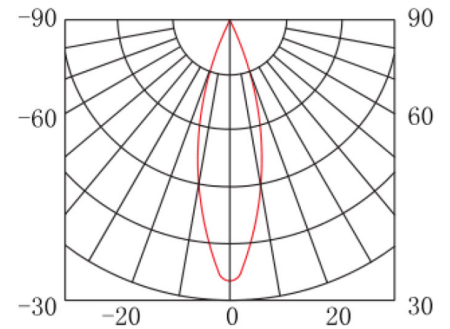

1m	2050 ± 5 lx	71.02cm
2m	541 ± 5 lx	142.04cm
3m	231 ± 5 lx	213.06cm
4m	134 ± 5 lx	284.08cm
5m	90 ± 5 lx	355.1cm

30°