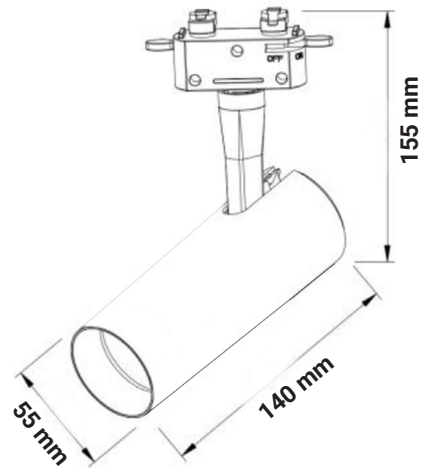

TRACKLIGHT

PQ-TK

DIMENSIONS

Model TK15