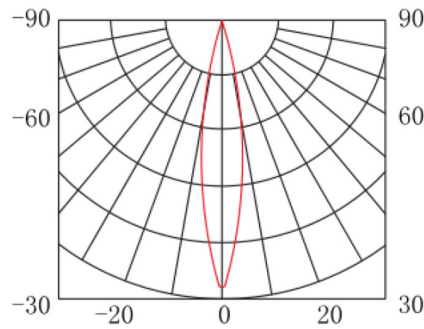

## DIMENSIONS

## STRUCTURE OF LENS TYPE

15°

24°

30°

60°

## PHOTOMETRY

1m	6902 ± 5 lx	33.29cm
2m	1460 ± 5 lx	66.58cm
3m	630 ± 5 lx	99.87cm
4m	363 ± 5 lx	133.16cm
5m	234 ± 5 lx	166.45cm

15°

1m	4500 ± 5 lx	37.07cm
2m	1035 ± 5 lx	74.14cm
3m	451 ± 5 lx	111.2cm
4m	262 ± 5 lx	148.27cm
5m	169 ± 5 lx	185.33cm