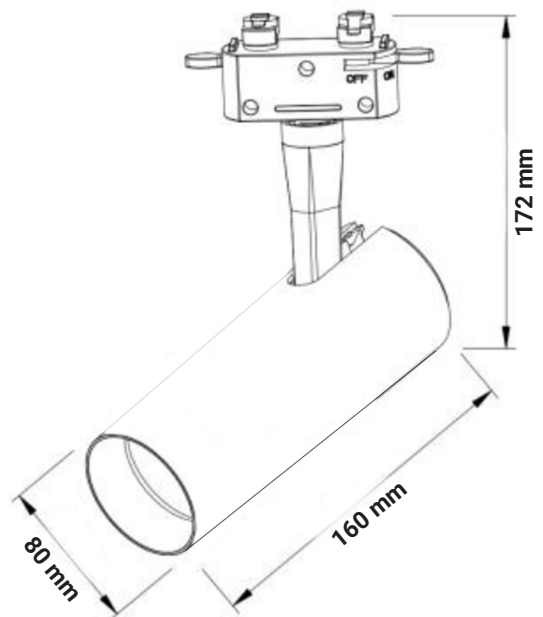

TRACKLIGHT

PQ-TK

DIMENSIONS

Model TK15

Model TK30