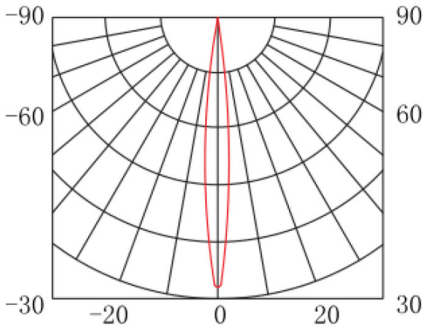

## DIMENSIONS

## STRUCTURE OF LENS TYPE

15°

24°

30°

60°

## PHOTOMETRY

1m	6902 ± 5 lx	33.29cm
2m	1460 ± 5 lx	66.58cm
3m	630 ± 5 lx	99.87cm
4m	363 ± 5 lx	133.16cm
5m	234 ± 5 lx	166.45cm

15°

1m	4500 ± 5 lx	37.07cm
2m	1035 ± 5 lx	74.14cm
3m	451 ± 5 lx	111.2cm
4m	262 ± 5 lx	148.27cm
5m	169 ± 5 lx	185.33cm