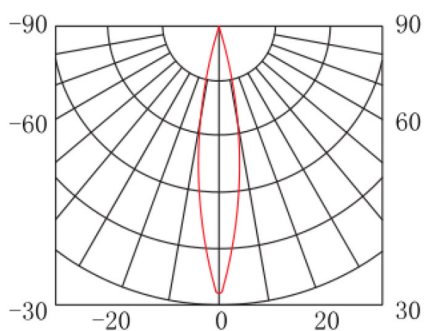

15°

24°

30°

60°

PHOTOMÉTRIE

1m	6902 ± 5 lx	33.29cm
2m	1460 ± 5 lx	66.58cm
3m	630 ± 5 lx	99.87cm
4m	363 ± 5 lx	133.16cm
5m	234 ± 5 lx	166.45cm

1m	4500 ± 5 lx	37.07cm
2m	1035 ± 5 lx	74.14cm
3m	451 ± 5 lx	111.2cm
4m	262 ± 5 lx	148.27cm
5m	169 ± 5 lx	185.33cm