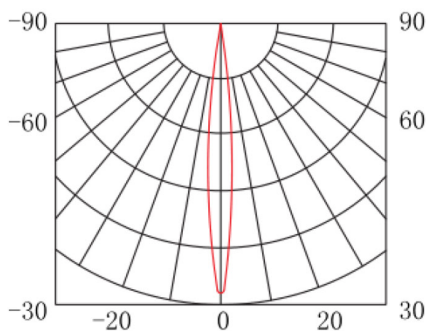

15°

24°

30°

60°

PHOTOMÉTRIE

1m	6902 ± 5 lx	33.29cm
2m	1460 ± 5 lx	66.58cm
3m	630 ± 5 lx	99.87cm
4m	363 ± 5 lx	133.16cm
5m	234 ± 5 lx	166.45cm

1m	4500 ± 5 lx	37.07cm
2m	1035 ± 5 lx	74.14cm
3m	451 ± 5 lx	111.2cm
4m	262 ± 5 lx	148.27cm
5m	169 ± 5 lx	185.33cm