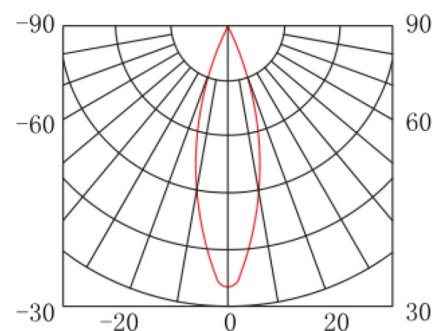

15°

24°

30°

60°

PHOTOMÉTRIE

1m	6902 ± 5 lx	33.29cm
2m	1460 ± 5 lx	66.58cm
3m	630 ± 5 lx	99.87cm
4m	363 ± 5 lx	133.16cm
5m	234 ± 5 lx	166.45cm

1m	4500 ± 5 lx	37.07cm
2m	1035 ± 5 lx	74.14cm
3m	451 ± 5 lx	111.2cm
4m	262 ± 5 lx	148.27cm
5m	169 ± 5 lx	185.33cm