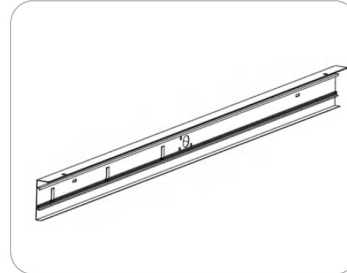

Up&Down Light Distribution
1 Up: 100% & Down: 0%
2 Up: 70% & Down: 30%
3 Up: 50% & Down: 50%
4 Up: 30% & Down: 70% (preset)
5 Up: 0% & Down: 100%

LED LINEAR LIGHTING

PQ-LISZ

• Wall Mount Bracket

2ft

4ft*1pc. 2pcs of 4ft can be converted to 8ft