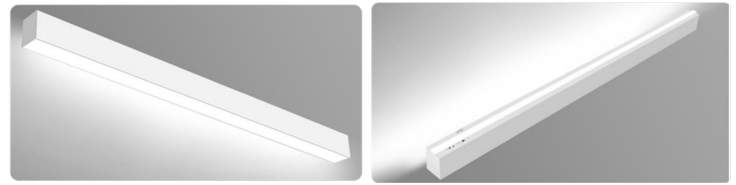

LED LINEAR LIGHTING

PQ-LISZ

LISZ is professionally and simply designed with slim and clean appearance, which can easily elevate your space by creating your own customized lighting design. It can run seamlessly easily at any length in a straight line or any modeling design by DIY connectors.

Ideal for using in offices, conference rooms, hallways, educational facilities and more.

- Seamless continuous run up to 600W
- Watt & CCT Selectable
- Adjustable Light Distribution
- 4 IN 1 installations: Suspension/Recessed/Surface/Wall Mount