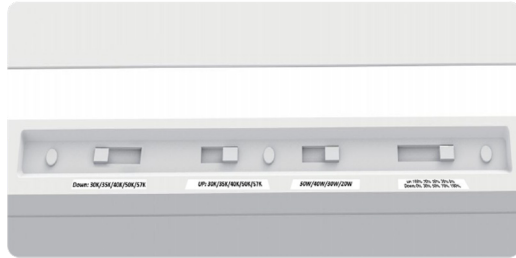

LED LINEAR LIGHTING

PQ-LISZ

LISZ is professionally and simply designed with slim and clean appearance, which can easily elevate your space by creating your own customized lighting design. It can run seamlessly easily at any length in a straight line or any modeling design by DIY connectors.

Ideal for using in offices, conference rooms, hallways, educational facilities and more.

- Seamless continuous run up to 600W
- Watt & CCT Selectable
- Adjustable Light Distribution
- 4 IN 1 installations: Suspension/Recessed/Surface/Wall Mount