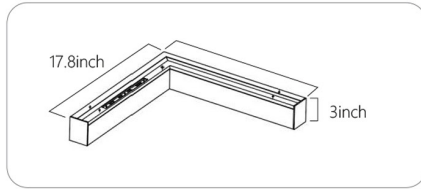

LED LINEAR LIGHTING

PQ-LISZ

OPTIONAL ACCESSORIES

- L, T and X shaped fixture, with selectable Wattages, CCTs and Up&Down Light Distribution

**L Shape 90deg
40W**

**L Shape 120deg
40W**

**T Shape
60W**

**X Shape
80W**