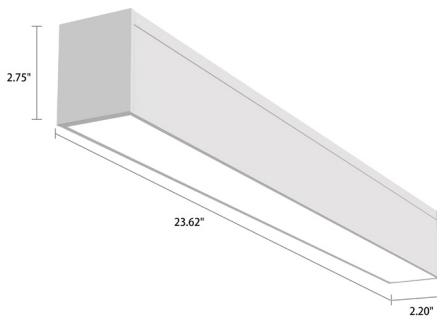

Up&Down Light Distribution

LED LINEAR LIGHTING

PQ-LISZ

DIMENSIONS

2FT

W: 2.2"

3FT

4FT

8FT

2 FEET

3 FEET

4 FEET

8 FEET

LED LINEAR LIGHTING

PQ-LISZ

PHOTOMETRY