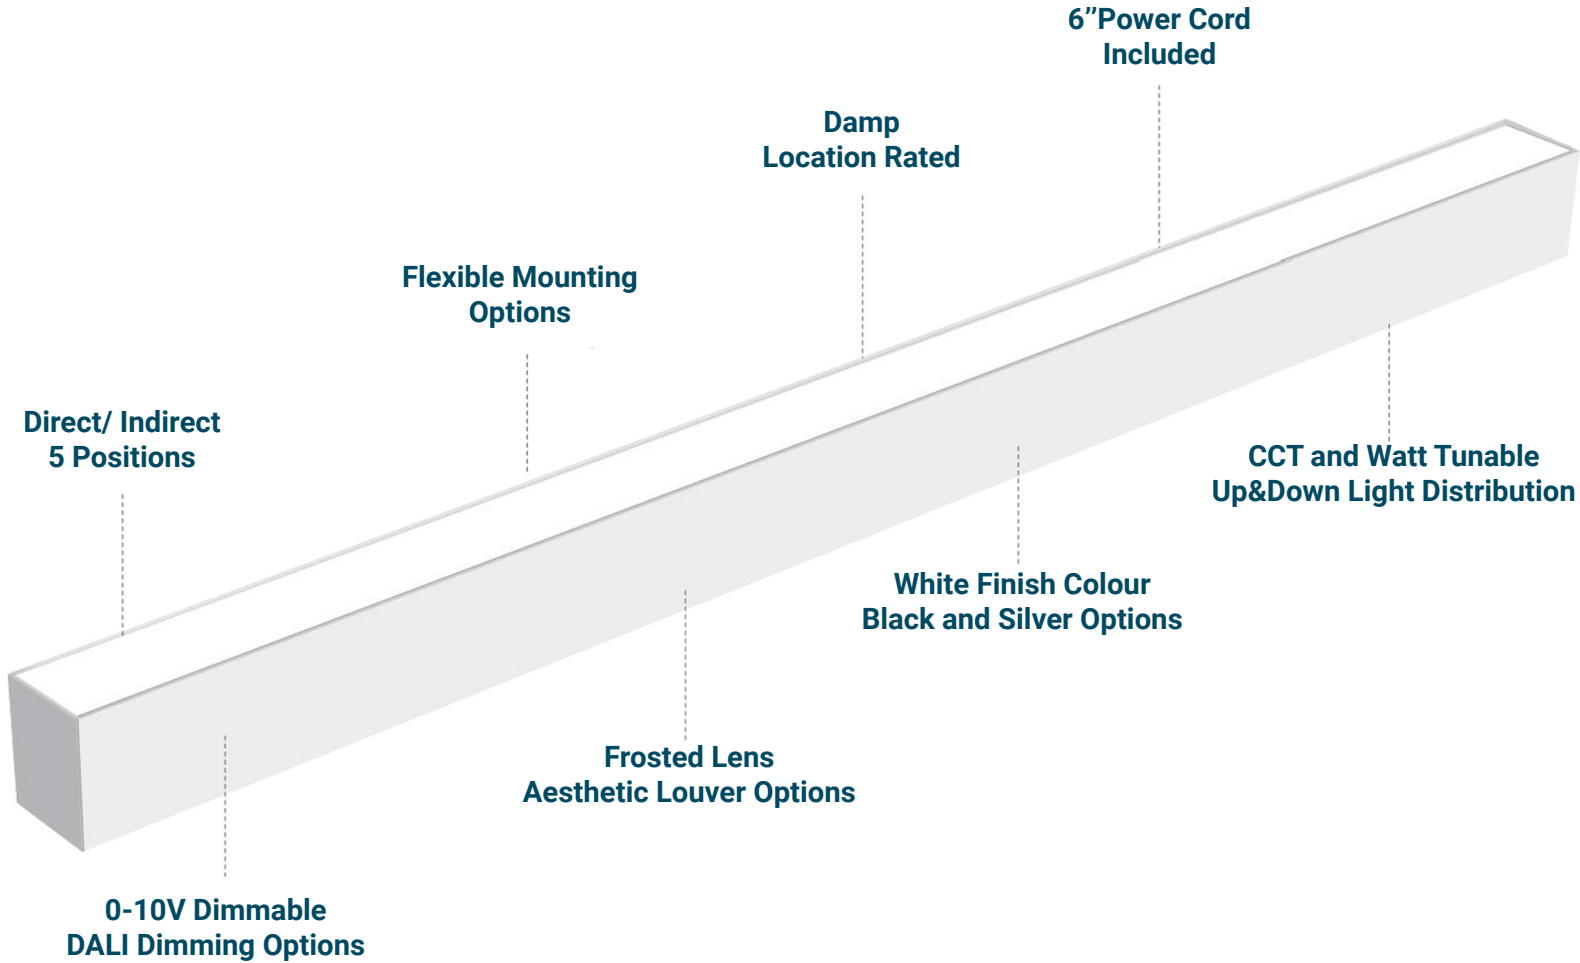

ADJUSTABLE LIGHT DISTRIBUTION	
1	UP: 100% & DOWN: 0%
2	UP: 70% & DOWN: 30%
3	UP: 50% & DOWN: 50%
4	UP: 30% & DOWN: 70%
5	UP:0% & DOWN: 100%

LED LINEAR LIGHTING

PQ-LISZ

LISZ IN DEPTH

DIP SWITCHES FOR WATT/CCT/UP&DOWN LIGHT DISTRIBUTION