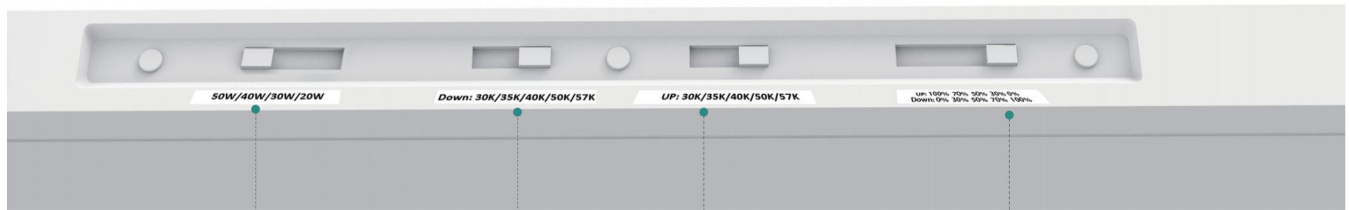

ADJUSTABLE LIGHT DISTRIBUTION	
1	UP: 100% & DOWN: 0%
2	UP: 70% & DOWN: 30%
3	UP: 50% & DOWN: 50%
4	UP: 30% & DOWN: 70%
5	UP:0% & DOWN: 100%

LED LINEAR LIGHTING

PQ-LISZ

LISZ IN DEPTH

DIP SWITCHES FOR WATT/CCT/UP&DOWN LIGHT DISTRIBUTION