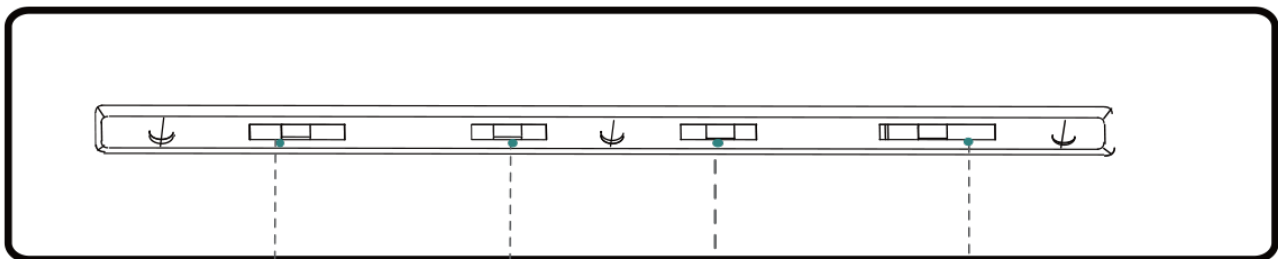

- DIP Switches Guide