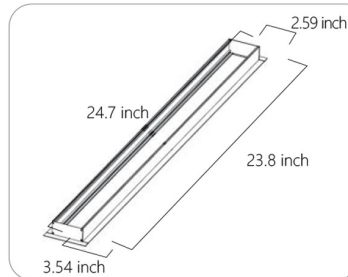

4ft*1pc. 2pcs of 4ft can be converted to 8ft