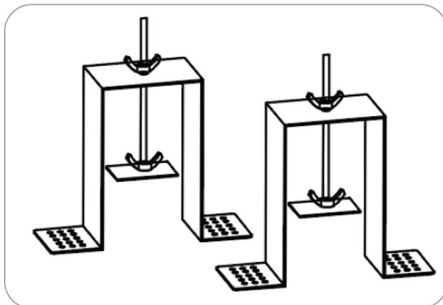

Up&Down Light Distribution
1 Up: 100% & Down: 0%
2 Up: 70% & Down: 30%
3 Up: 50% & Down: 50%
4 Up: 30% & Down: 70% (preset)
5 Up: 0% & Down: 100%

LED LINEAR LIGHTING

PQ-LISZ

• Wall Mount Bracket

2ft

4ft*1pc. 2pcs of 4ft can be converted to 8ft

• Frame Recessed Mount

2ft

4ft*1pc. 2pcs of 4ft can be converted to 8ft

• Frameless Recessed Mount

LED LINEAR LIGHTING

PQ-LISZ

◦ Suspension Mount

◦ Cuttable PC Cover