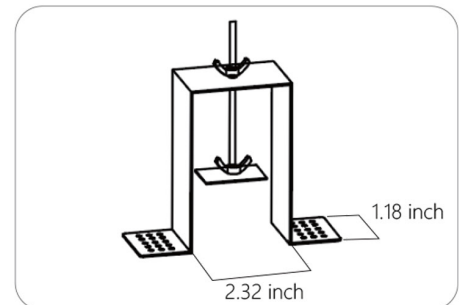

Up&Down Light Distribution
1 Up: 100% & Down: 0%
2 Up: 70% & Down: 30%
3 Up: 50% & Down: 50%
4 Up: 30% & Down: 70% (preset)
5 Up: 0% & Down: 100%

LED LINEAR LIGHTING

PQ-LISZ

• Wall Mount Bracket

2ft

4ft*1pc. 2pcs of 4ft can be converted to 8ft

• Frame Recessed Mount

2ft

4ft*1pc. 2pcs of 4ft can be converted to 8ft

• Frameless Recessed Mount

LED LINEAR LIGHTING

PQ-LISZ

◦ Suspension Mount

◦ Cuttable PC Cover