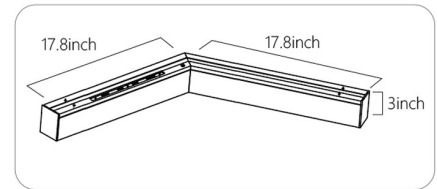

LED LINEAR LIGHTING

PQ-LISZ

OPTIONAL ACCESSORIES

- L, T and X shaped fixture, with selectable Wattages, CCTs and Up&Down Light Distribution

**L Shape 90deg
40W**

**L Shape 120deg
40W**

**T Shape
60W**

**X Shape
80W**