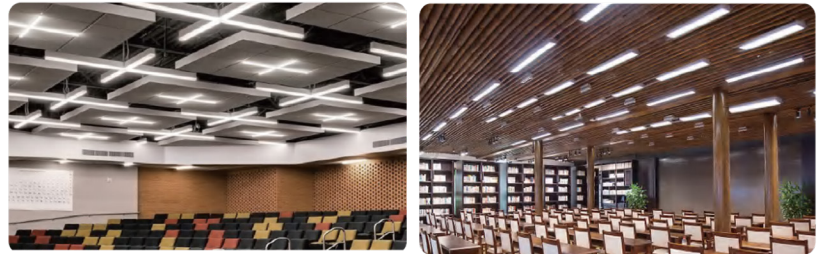

LED LINEAR LIGHTING

PQ-LISZ

LISZ is professionally and simply designed with slim and clean appearance, which can easily elevate your space by creating your own customized lighting design. It can run seamlessly easily at any length in a straight line or any modeling design by DIY connectors.

Ideal for using in offices, conference rooms, hallways, educational facilities and more.

- Seamless continuous run up to 600W
- Watt & CCT Selectable
- Adjustable Light Distribution
- 4 IN 1 installations: Suspension/Recessed/Surface/Wall Mount