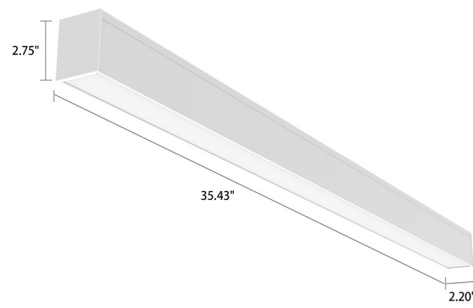

Up&Down Light Distribution

LED LINEAR LIGHTING

PQ-LISZ

DIMENSIONS

2FT

W: 2.2"

3FT

4FT

8FT

2 FEET

3 FEET

4 FEET

8 FEET

LED LINEAR LIGHTING

PQ-LISZ

PHOTOMETRY