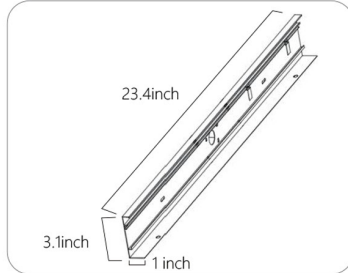

Up&Down Light Distribution
1 Up: 100% & Down: 0%
2 Up: 70% & Down: 30%
3 Up: 50% & Down: 50%
4 Up: 30% & Down: 70% (preset)
5 Up: 0% & Down: 100%

LED LINEAR LIGHTING

PQ-LISZ

• Wall Mount Bracket

2ft

4ft*1pc. 2pcs of 4ft can be converted to 8ft