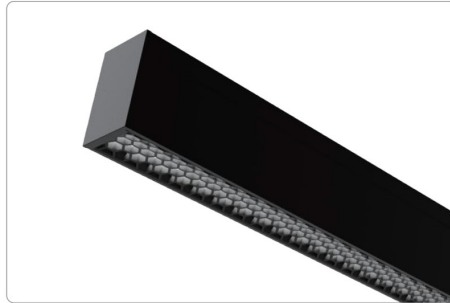

◦ **Honeycomb**