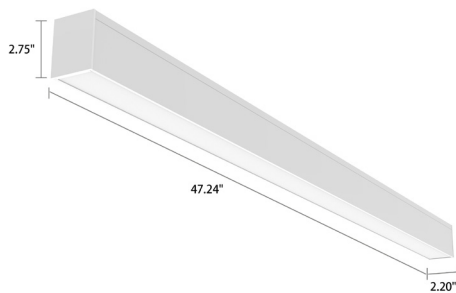

LED LINEAR LIGHTING

PQ-LISZ

DIMENSIONS

2FT

W: 2.2"

3FT

4FT

8FT

4 FEET