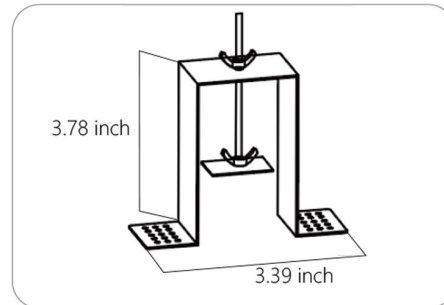

Up&Down Light Distribution
1 Up: 100% & Down: 0%
2 Up: 70% & Down: 30%
3 Up: 50% & Down: 50%
4 Up: 30% & Down: 70% (preset)
5 Up: 0% & Down: 100%

LED LINEAR LIGHTING

PQ-LISZ

• Wall Mount Bracket

2ft

4ft*1pc. 2pcs of 4ft can be converted to 8ft

• Frame Recessed Mount

2ft

4ft*1pc. 2pcs of 4ft can be converted to 8ft

• Frameless Recessed Mount

LED LINEAR LIGHTING

PQ-LISZ

◦ Suspension Mount

◦ Cuttable PC Cover