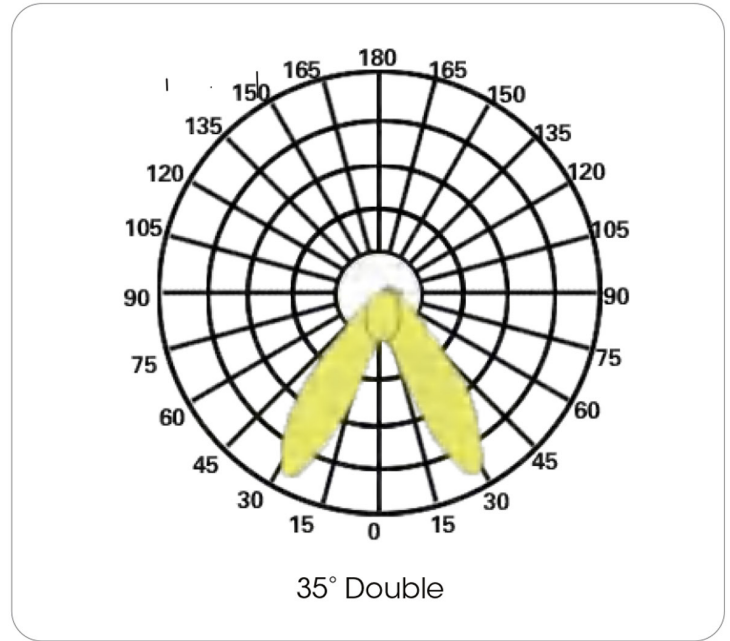

Up&Down Light Distribution

LED LINEAR LIGHTING

PQ-LISZ

DIMENSIONS

2FT

W: 2.2"

3FT

4FT

8FT

2 FEET

3 FEET

4 FEET

8 FEET

LED LINEAR LIGHTING

PQ-LISZ

PHOTOMETRY