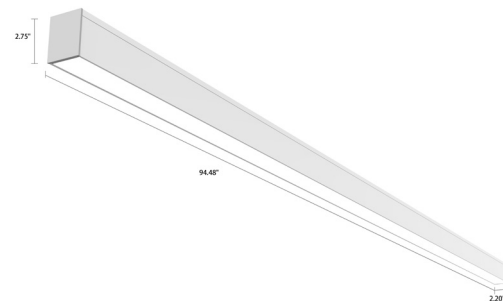

Up&Down Light Distribution

LED LINEAR LIGHTING

PQ-LISZ

DIMENSIONS

2FT

W: 2.2"

3FT

4FT

8FT

2 FEET

3 FEET

4 FEET

8 FEET

LED LINEAR LIGHTING

PQ-LISZ

PHOTOMETRY