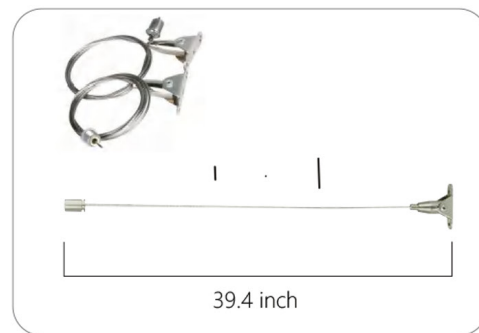

Up&Down Light Distribution
1 Up: 100% & Down: 0%
2 Up: 70% & Down: 30%
3 Up: 50% & Down: 50%
4 Up: 30% & Down: 70% (preset)
5 Up: 0% & Down: 100%

LED LINEAR LIGHTING

PQ-LISZ

• Wall Mount Bracket

2ft

4ft*1pc. 2pcs of 4ft can be converted to 8ft

• Frame Recessed Mount

2ft

4ft*1pc. 2pcs of 4ft can be converted to 8ft

• Frameless Recessed Mount

LED LINEAR LIGHTING

PQ-LISZ

◦ Suspension Mount

◦ Cuttable PC Cover