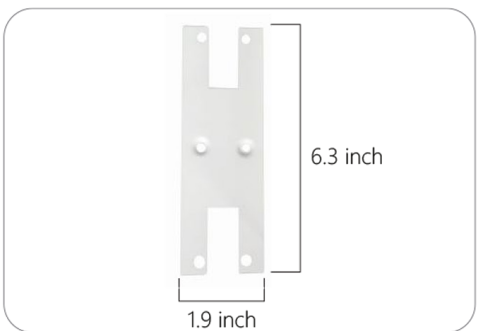

◦ Continuous Run Kit