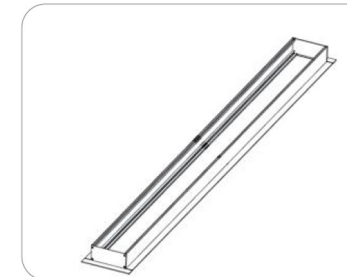

4ft*1pc. 2pcs of 4ft can be converted to 8ft