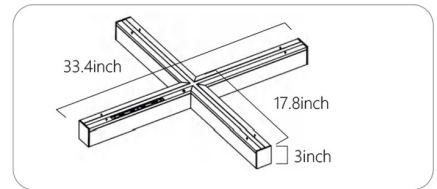

LED LINEAR LIGHTING

PQ-LISZ

OPTIONAL ACCESSORIES

- L, T and X shaped fixture, with selectable Wattages, CCTs and Up&Down Light Distribution

**L Shape 90deg
40W**

**L Shape 120deg
40W**

**T Shape
60W**

**X Shape
80W**