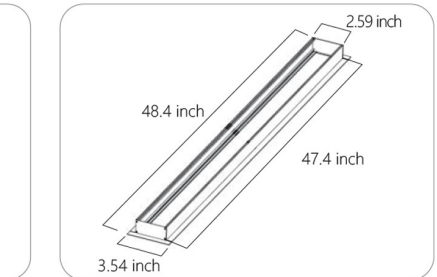

4ft*1pc. 2pcs of 4ft can be converted to 8ft