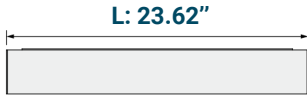

ADJUSTABLE LIGHT DISTRIBUTION	
1	UP: 100% & DOWN: 0%
2	UP: 70% & DOWN: 30%
3	UP: 50% & DOWN: 50%
4	UP: 30% & DOWN: 70%
5	UP:0% & DOWN: 100%

LED LINEAR LIGHTING

PQ-LISZ

LISZ IN DEPTH

DIP SWITCHES FOR WATT/CCT/UP&DOWN LIGHT DISTRIBUTION

CCT Selectable
 30K/35K/40K/50K/57K(preset at 50K)
 35K/40K/50K(preset at 50K)

Watt Selectable
 2FT: 25W 20W 15W 10W(preset at 25W)
 3FT: 35W 30W 25W 20W(preset at 35W)
 4FT: 50W 45W 40W 35W(preset at 50W)
 8FT: 100W 90W 75W 60W(preset at 100W)

Up&Down Light Distribution

LED LINEAR LIGHTING

PQ-LISZ

DIMENSIONS

2FT

W: 2.2"

3FT

4FT