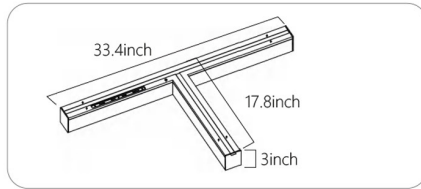

LED LINEAR LIGHTING

PQ-LISZ

OPTIONAL ACCESSORIES

- L, T and X shaped fixture, with selectable Wattages, CCTs and Up&Down Light Distribution

**L Shape 90deg
40W**

**L Shape 120deg
40W**

**T Shape
60W**

**X Shape
80W**