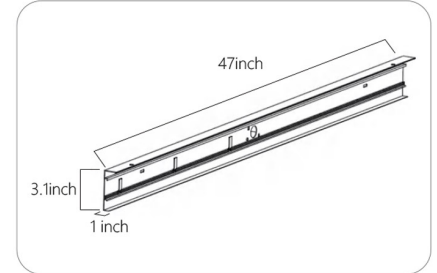

Up&Down Light Distribution
1 Up: 100% & Down: 0%
2 Up: 70% & Down: 30%
3 Up: 50% & Down: 50%
4 Up: 30% & Down: 70% (preset)
5 Up: 0% & Down: 100%

LED LINEAR LIGHTING

PQ-LISZ

• Wall Mount Bracket

2ft

4ft*1pc. 2pcs of 4ft can be converted to 8ft