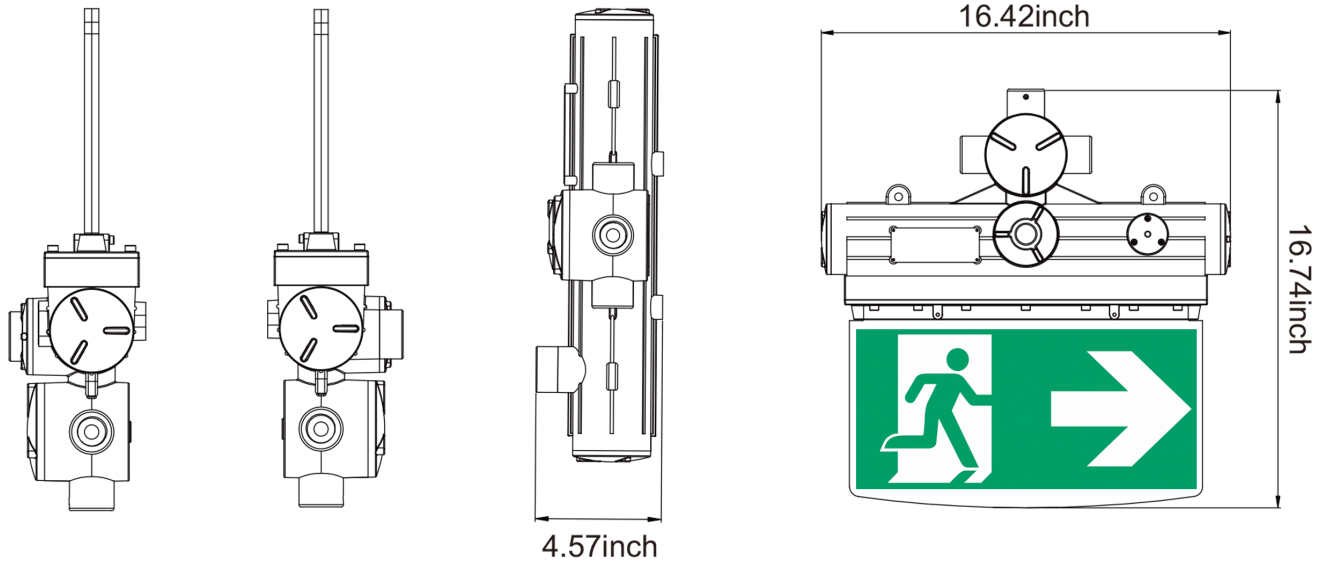

### CERTIFICATIONS

**EXPLOSION PROOF J-SERIES**

PQ-EXJS

**SPECIFICATIONS**

SPECIFICATIONS	
Model	PQ-EXJS
<b>ELECTRICAL</b>	
Power	3W / 5W
Input Voltage	100-277 / 100-347VAC
Emergency Time	90 minutes min.
Lifespan	50,000 Hours
<b>OPTICAL</b>	
CCT	Red or Green
CRI	>70
Beam Angle	180°
<b>ENVIRONMENTAL</b>	
Operating Temperature Range	-40°F to 140°F
<b>MECHANICAL</b>	
Housing	A356T6 aluminum (less than .4% copper content) with baked-on gray epoxy finish
Gasket	One-piece silicone
Hardware	Stainless steel
Mounting Sling	Stainless steel
EXIT Sign	Tempered glass
Cable Entry	3/4" NPT or M25 conduit hubs

## DIMENSIONS (INCH)