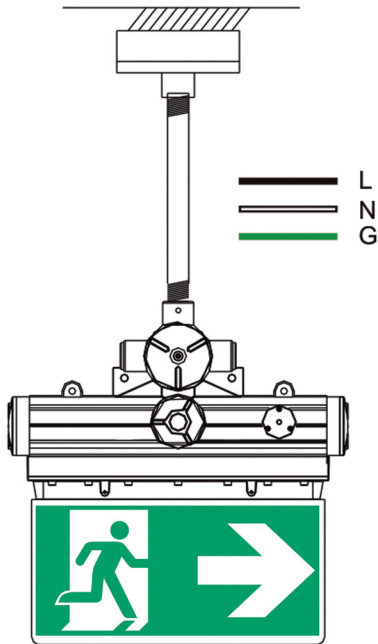

## DIMENSIONS (INCH)

## MOUNTING METHODS AND ACCESSORIES

Wall Mounting - With 2 Screws

Wall Mounting - With Arm Bracket

Wall Mounting - Feed through with existing pipes on wall

**EXPLOSION PROOF J-SERIES**

PQ-EXJS

**MOUNTING METHODS AND ACCESSORIES**

**Pendant Mounting - With junction box and pendant pipe**

**Pendant Mounting - With junction box, metal conduit and safety wires**

**Ex-Straight Pipe**  
Material: Iron

**Junction Box**  
Material: Aircraft Aluminum A383