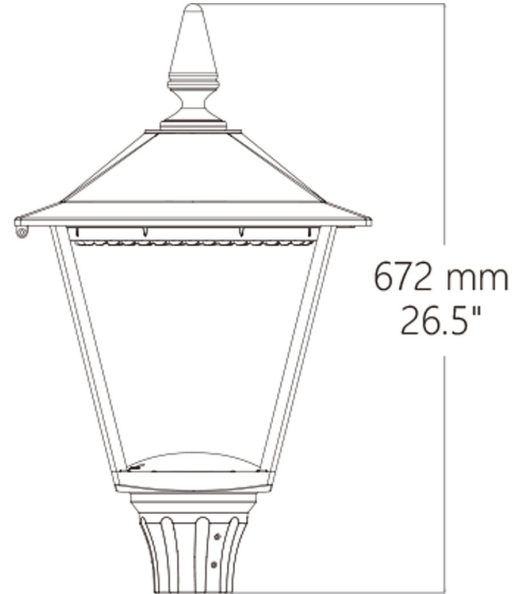

GARDEN LIGHT

PQ-GLGK

- Double Optics Distribution Adjustable: (Type III and Type V)
- 3 Wattage Selectable: 120W/100W/75W
- 3 CCT Selectable: 3000K/4000K/5000K
- Inner Photocell Controllable
- Compatible with NEMA Socket
- Compatible with frosted PC or opaque PC to reduce glare and prevent light pollution
- 100,000-hour LED lifespan based on IES LM-80 results and TM-21 calculations
- 5 years warranty

MODEL	COLOR TEMPERATURE	POWER	INPUT VOLTAGE
PQ-GLGK	CCTK = 3000K/4000K/5000K	120TW = 75W/100/120W	UNIV = 120-347VAC

Example: PQ-GLGK-CCTK-120TW-UNIV

CERTIFICATIONS

GARDEN LIGHT

PQ-GLGK

SPECIFICATIONS

Power	120TW = 75W / 100W / 120W		
Luminous Flux	9750-10875lm	13500-14500lm	16800-17400lm
Luminous Efficacy	130lm/w - 145lm/w		
Operation Temp.	-40°C to 50°C (-40°F to 122°F)		
CCT	3000K / 4000K / 5000K		
CRI	≥ 80		
Life Span	100,000 hours		
Voltage	120-347VAC		
Protection Level	IP65, UL1598 Wet Location		
Power Factor	>0.90		
Functions	Inner Photocell, Optics Distribution Adjustable		
Optics Distribution Type	Type III and Type V		
Fixture Shell	ADC12 die-cast radiator and stamped sheet metal parts lamp canopy		
Optical Lens	PC		
Installation Method	Install with 3" head post		
Warranty	5 years		
Certifications	cULus, DLC, RoHS, FCC		
Dimensions (mm)	W406 * H672		

GARDEN LIGHT

PQ-GLGK

DIMENSIONS (MM & INCHES)

FUNCTIONAL OPERATION DESCRIPTION

Switch for Adjusting Optical Distribution

Inner Photocell Switchgear

3 CCT Selectable (3000K/4000K/5000K)

3 Wattage Selectable

NEMA Socket and Photocell

GARDEN LIGHT

PQ-GLGK

FEATURE 1

Double Optics Distribution Adjustable

Type III

Type V

TYPE 3 DISTRIBUTION