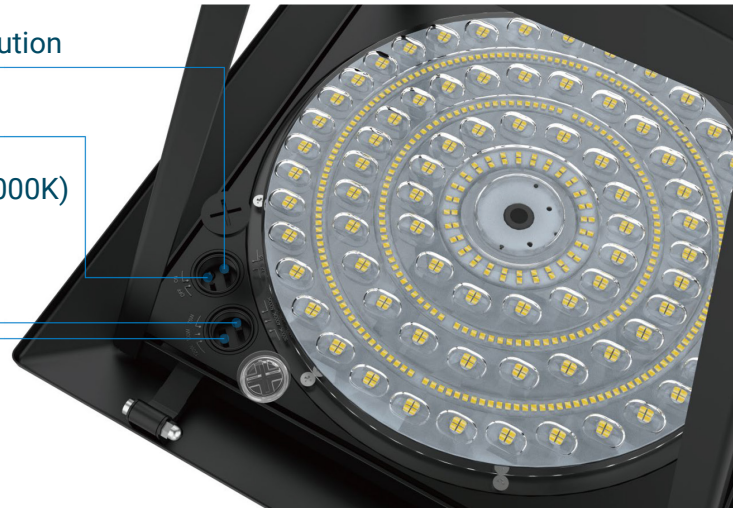

GARDEN LIGHT

PQ-GLGK

- Double Optics Distribution Adjustable: (Type III and Type V)
- 3 Wattage Selectable: 120W/100W/75W
- 3 CCT Selectable: 3000K/4000K/5000K
- Inner Photocell Controllable
- Compatible with NEMA Socket
- Compatible with frosted PC or opaque PC to reduce glare and prevent light pollution
- 100,000-hour LED lifespan based on IES LM-80 results and TM-21 calculations
- 5 years warranty

MODEL	COLOR TEMPERATURE	POWER	INPUT VOLTAGE
PQ-GLGK	CCTK = 3000K/4000K/5000K	120TW = 75W/100/120W	UNIV = 120-347VAC

Example: PQ-GLGK-CCTK-120TW-UNIV

CERTIFICATIONS

GARDEN LIGHT

PQ-GLGK

SPECIFICATIONS

Power	120TW = 75W / 100W / 120W		
Luminous Flux	9750-10875lm	13500-14500lm	16800-17400lm
Luminous Efficacy	130lm/w - 145lm/w		
Operation Temp.	-40°C to 50°C (-40°F to 122°F)		
CCT	3000K / 4000K / 5000K		
CRI	≥ 80		
Life Span	100,000 hours		
Voltage	120-347VAC		
Protection Level	IP65, UL1598 Wet Location		
Power Factor	>0.90		
Functions	Inner Photocell, Optics Distribution Adjustable		
Optics Distribution Type	Type III and Type V		
Fixture Shell	ADC12 die-cast radiator and stamped sheet metal parts lamp canopy		
Optical Lens	PC		
Installation Method	Install with 3" head post		
Warranty	5 years		
Certifications	cULus, DLC, RoHS, FCC		
Dimensions (mm)	W406 * H672		

GARDEN LIGHT

PQ-GLGK

DIMENSIONS (MM & INCHES)

FUNCTIONAL OPERATION DESCRIPTION

Switch for Adjusting Optical Distribution

Inner Photocell Switchgear

3 CCT Selectable (3000K/4000K/5000K)

3 Wattage Selectable

NEMA Socket and Photocell

GARDEN LIGHT

PQ-GLGK

FEATURE 1

Double Optics Distribution Adjustable

Type III

Type V

TYPE 3 DISTRIBUTION