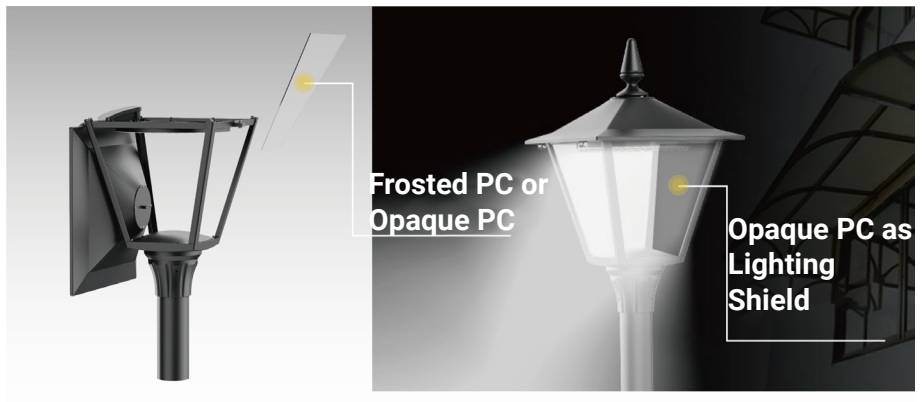

FEATURE 3

3 Wattage Selectable

FEATURE 4

Inner Photocell

FEATURE 5

Lighting Shield Anti-light Pollution

GARDEN LIGHT

PQ-GLGK

OPTIONAL ACCESSORIES

Lamp post adapter
3" to (2 3/8")

Lamp post adapter
3" to (4")

APPLICATION

- With up to 70% energy savings, GLGK is a much more environmental friendly lighting fixture and is suitable for parkways, streets, and community paths.