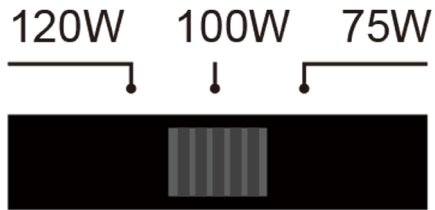

GARDEN LIGHT

PQ-GLGK

FEATURE 3

3 Wattage Selectable