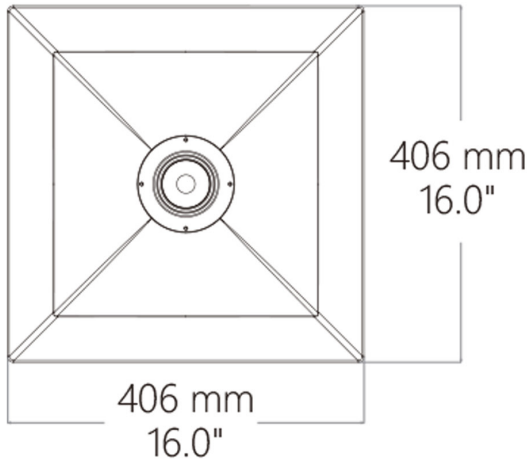

MODEL	COLOR TEMPERATURE	POWER	INPUT VOLTAGE
PQ-GLGK	CCTK = 3000K/4000K/5000K	120TW = 75W/100/120W	UNIV = 120-347VAC

Example: PQ-GLGK-CCTK-120TW-UNIV

CERTIFICATIONS

GARDEN LIGHT

PQ-GLGK

SPECIFICATIONS

Power	120TW = 75W / 100W / 120W		
Luminous Flux	9750-10875lm	13500-14500lm	16800-17400lm
Luminous Efficacy	130lm/w - 145lm/w		
Operation Temp.	-40°C to 50°C (-40°F to 122°F)		
CCT	3000K / 4000K / 5000K		
CRI	≥ 80		
Life Span	100,000 hours		
Voltage	120-347VAC		
Protection Level	IP65, UL1598 Wet Location		
Power Factor	>0.90		
Functions	Inner Photocell, Optics Distribution Adjustable		
Optics Distribution Type	Type III and Type V		
Fixture Shell	ADC12 die-cast radiator and stamped sheet metal parts lamp canopy		
Optical Lens	PC		
Installation Method	Install with 3" head post		
Warranty	5 years		
Certifications	cULus, DLC, RoHS, FCC		
Dimensions (mm)	W406 * H672		

GARDEN LIGHT

PQ-GLGK

DIMENSIONS (MM & INCHES)

FUNCTIONAL OPERATION DESCRIPTION

Switch for Adjusting Optical Distribution

Inner Photocell Switchgear

3 CCT Selectable (3000K/4000K/5000K)

3 Wattage Selectable